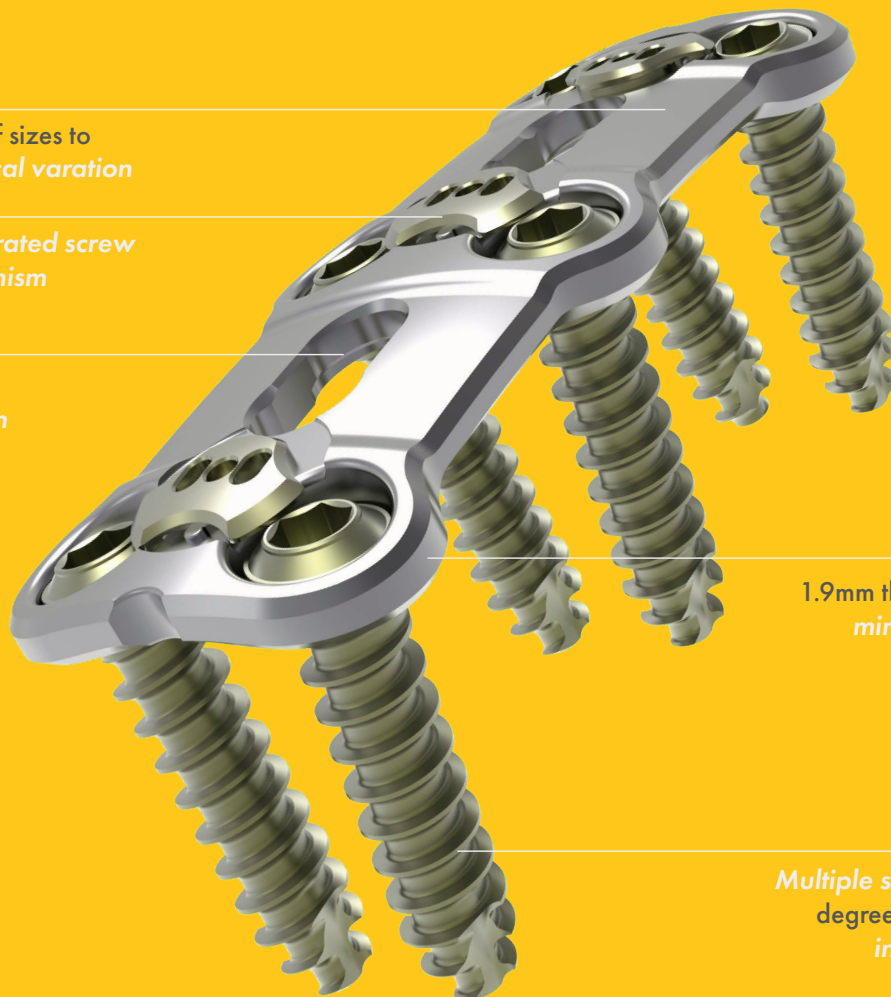

1.9mm thickness and 17mm width
minimizes tissue disruption

Multiple screw options and a high
degree of angulation to provide
intraoperative flexibility