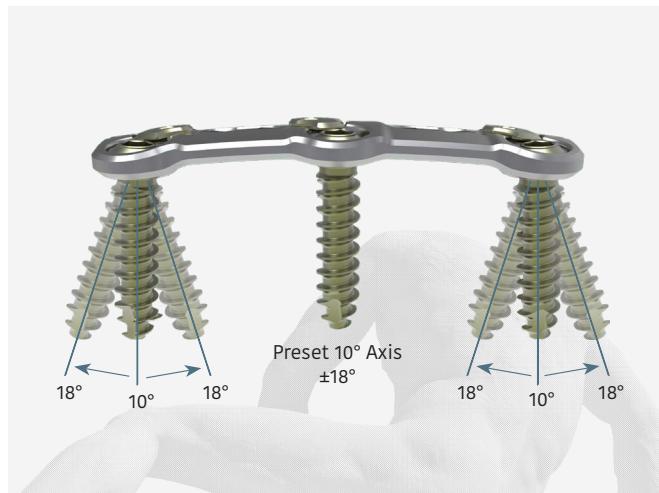

VAN GOGH™ ACP System Plates: 1 Level

Part Number	Lordotic	Extra Lordotic	Length (mm)
011.1012	x		12
011.1014	x		14
011.1016	x		16
011.1018	x		18
011.1020	x		20
011.1022	x		22
011.1024	x		24
011.1026	x		26
011.1028	x		28
011.1062		x	12
011.1064		x	14

VAN GOGH™ ACP System Plates: 2 Level

Part Number	Lordotic	Extra Lordotic	Length (mm)
011.2024	x		24
011.2026	x		26
011.2028	x		28
011.2030	x		30
011.2032	x		32
011.2034	x		34
011.2036	x		36
011.2038	x		38
011.2040	x		40
011.2042	x		42
011.2044	x		44
011.2046	x		46
011.2124		x	24
011.2126		x	26

VAN GOGH™ ACP System Plates: 3 Level

Part Number	Lordotic	Extra Lordotic	Length (mm)
011.3039	x		39
011.3042	x		42
011.3045	x		45
011.3048	x		48
011.3051	x		51
011.3054	x		54
011.3057	x		57
011.3060	x		60
011.3063	x		63
011.3066	x		66
011.3069	x		69
011.3139		x	39

VAN GOGH™ Screws: Self-Drilling

Variable		Fixed			
Part Number	Color	Part Number	Color	Diam. (mm)	Length (mm)
011.0210	Gold	011.0610	Green	4.0	10
011.0212	Gold	011.0612	Green	4.0	12
011.0214	Gold	011.0614	Green	4.0	14
011.0216	Gold	011.0616	Green	4.0	16
011.0262	Purple	011.0662	Magenta	4.5	12
011.0264	Purple	011.0664	Magenta	4.5	14
011.0266	Purple	011.0666	Magenta	4.5	16

VAN GOGH™ Screws: Self-Tapping

Variable		Fixed			
Part Number	Color	Part Number	Color	Diam. (mm)	Length (mm)
011.0410	Blue	011.0810	Grey	4.0	10
011.0412	Blue	011.0812	Grey	4.0	12
011.0414	Blue	011.0814	Grey	4.0	14
011.0416	Blue	011.0816	Grey	4.0	16
011.0418	Blue	011.0818	Grey	4.0	18
011.0420	Blue	011.0820	Grey	4.0	20
011.0462	Aqua	011.0862	Bronze	4.5	12
011.0464	Aqua	011.0864	Bronze	4.5	14
011.0466	Aqua	011.0866	Bronze	4.5	16
011.0468	Aqua	011.0868	Bronze	4.5	18
011.0470	Aqua	011.0870	Bronze	4.5	20